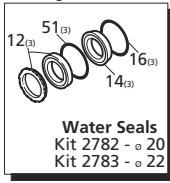

Repair Kits

Special Parts / Kits

Code	Description	Qty
2778	Viton water seals ø20	1
2779	Viton water seals ø22	1
980069	Packing extractor	1
2748	Rail kit 1-1/4" - 2 Rails - 4 Bolts - 4 Washers	1

Pos	Code	Description	Qty	Pos	Code	Description	Qty
1	1940260	Head bolt M10x80	(442 in/lbs) 8	28	850370	Bolt M8x16	(217 in/lbs) 8
2	650530	Washer	8	29	1941370	Bearing	● 2
3	1940140	Valve cap	(602 in/lbs) 6		1140410	Bearing	○■▲ 2
4	1941970	Valve cap 1/4" threaded	(602 in/lbs) 1	30	1940051	Con-rod	(89 in/lbs) 3
5	1940150	Ring	6	31	1940520	Crankshaft 24mm	● 1
6	1140450	O-Ring ø20.24x2.62	12		1940180	Crankshaft 24mm	○ 1
7	1949050	Complete valve	6		1940160	Crankshaft 24mm	■▲ 1
	1940021	Pump head	ø20 1	32	650250	Key	1
	1941210	Pump head	ø22 1	33	1941330	Pump housing	1
8	550350	O-Ring ø23.81x2.62	1	34	1140370	Vented oil cap	1
9	1140300	Plug 3/4" G	1	35	1260250	Oil sight glass	1
10	1980740	Plug 3/8" G	3	36	1260430	Snap ring	1
11	740290	O-Ring ø14x1.78	3	37	1940410	O-Ring ø132x3	1
12	1940440	High pressure packing w/ring	ø20 3	38	1200430	Bolt M6x16	(89 in/lbs) 6
13	1940270	High pressure packing w/ring	ø22 3	39	1949010	Compete cover	1
14	1940430	Front piston guide	ø20 3	40	1780690	Contrast disc	1
15	1940200	Front piston guide	ø22 3	41	1140450	O-Ring ø20.24x2.62	1
16	1940470	Low pressure seal	ø20 3	42	820680	Oil seal	1
17	1940580	Washer - Copper	3	43	1940560	Oil seal	3
18	1420430	Piston	ø20 3	44	1940370	Rail 1-1/4"	2
19	1420120	Piston	ø22 3	45	1940380	Bolt	4
20	880840	O-Ring ø9.25x1.78	3	46	200231	Washer	4
21	960460	Slinger	3	47	1941240	Open bearing support	1
22	1940120	Back-up ring	3	51	1941220	Slit O-Ring	3
23	1940070	Guiding piston	3	60	1949200	Complete pump head	ø20 1
24	1940060	Piston pin	3		1949201	Complete pump head	ø22 1
25	1941380	O-Ring ø66.34x2.62	2	75	1941270	Oil sight glass	1
26	1941390	Shim 0.05 mm	1-3	76	100410	O-Ring ø34.6x2.62	1
	1941400	Shim 0.10 mm	1-3	77	1941260	Contrast disc	1
	1941410	Shim 0.19 mm	1-3	78	1941290	Seal	1
	1941420	Shim 0.25 mm	1-3		AR64516	Oil	2
27	1949011	Side cover w/sight glass	1			<i>OIL CAPACITY - 32 OZ</i>	