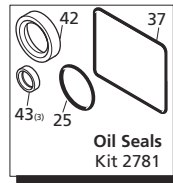

Repair Kits

Special Parts / Kits

Code	Description	Qty
2778	Viton water seals ø20	1
2779	Viton water seals ø22	1
980069	Packing extractor	1
2748	Rail kit 1-1/4" - 2 Rails - 4 Bolts - 4 Washers	1

Pos	Code	Description	Qty	Pos	Code	Description	Qty
1	1940260	Head bolt M10x80	(442 in/lbs) 8	28	850370	Bolt M8x16	(217 in/lbs) 8
2	650530	Washer	8	29	1941370	Bearing	● 2
3	1940140	Valve cap	(602 in/lbs) 6		1140410	Bearing	○■▲ 2
4	1941970	Valve cap 1/4" threaded	(602 in/lbs) 1	30	1940051	Con-rod	(89 in/lbs) 3
5	1940150	Ring	6	31	1940520	Crankshaft 24mm	● 1
6	1140450	O-Ring ø20.24x2.62	12		1940180	Crankshaft 24mm	○ 1
7	1949050	Complete valve	6		1940160	Crankshaft 24mm	■▲ 1
	1940021	Pump head	ø20 1	32	650250	Key	1
	1941210	Pump head	ø22 1	33	1941330	Pump housing	1
8	550350	O-Ring ø23.81x2.62	1	34	1140370	Vented oil cap	1
9	1140300	Plug 3/4" G	1	35	1260250	Oil sight glass	1
10	1980740	Plug 3/8" G	3	36	1260430	Snap ring	1
11	740290	O-Ring ø14x1.78	3	37	1940410	O-Ring ø132x3	1
12	1940440	High pressure packing w/ring	ø20 3	38	1200430	Bolt M6x16	(89 in/lbs) 6
13	1940270	High pressure packing w/ring	ø22 3	39	1949010	Compete cover	1
14	1940430	Front piston guide	ø20 3	40	1780690	Contrast disc	1
15	1940200	Front piston guide	ø22 3	41	1140450	O-Ring ø20.24x2.62	1
16	1940470	Low pressure seal	ø20 3	42	820680	Oil seal	1
17	1940580	Washer - Copper	3	43	1940560	Oil seal	3
18	1420430	Piston	ø20 3	44	1940370	Rail 1-1/4"	2
19	1420120	Piston	ø22 3	45	1940380	Bolt	4
20	880840	O-Ring ø9.25x1.78	3	46	200231	Washer	4
21	960460	Slinger	3	47	1941240	Open bearing support	1
22	1940120	Back-up ring	3	51	1941220	Slit O-Ring	3
23	1940070	Guiding piston	3	60	1949200	Complete pump head	ø20 1
24	1940060	Piston pin	3		1949201	Complete pump head	ø22 1
25	1941380	O-Ring ø66.34x2.62	2	75	1941270	Oil sight glass	1
26	1941390	Shim 0.05 mm	1-3	76	100410	O-Ring ø34.6x2.62	1
	1941400	Shim 0.10 mm	1-3	77	1941260	Contrast disc	1
	1941410	Shim 0.19 mm	1-3	78	1941290	Seal	1
	1941420	Shim 0.25 mm	1-3		AR64516	Oil	2
27	1949011	Side cover w/sight glass	1			<i>OIL CAPACITY - 32 OZ</i>	