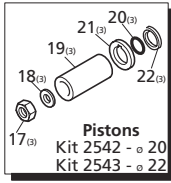

Repair Kits

Special Parts / Kits

Code	Description	Qty
2778	Viton water seals ø20	1
2779	Viton water seals ø22	1
980069	Packing extractor	1
2748	Rail kit 1-1/4" - 2 Rails - 4 Bolts - 4 Washers	1

Pos	Code	Description	Qty	Pos	Code	Description	Qty
1	1940260	Head bolt M10x80	(442 in/lbs) 8	28	850370	Bolt M8x16	(217 in/lbs) 8
2	650530	Washer	8	29	1941370	Bearing	● 2
3	1940140	Valve cap	(602 in/lbs) 6		1140410	Bearing	○■▲ 2
4	1941970	Valve cap 1/4" threaded	(602 in/lbs) 1	30	1940051	Con-rod	(89 in/lbs) 3
5	1940150	Ring	6	31	1940520	Crankshaft 24mm	● 1
6	1140450	O-Ring ø20.24x2.62	12		1940180	Crankshaft 24mm	○ 1
7	1949050	Complete valve	6		1940160	Crankshaft 24mm	■▲ 1
	1940021	Pump head	ø20 1	32	650250	Key	1
	1941210	Pump head	ø22 1	33	1941330	Pump housing	1
8	550350	O-Ring ø23.81x2.62	1	34	1140370	Vented oil cap	1
9	1140300	Plug 3/4" G	1	35	1260250	Oil sight glass	1
10	1980740	Plug 3/8" G	3	36	1260430	Snap ring	1
11	740290	O-Ring ø14x1.78	3	37	1940410	O-Ring ø132x3	1
12	1940440	High pressure packing w/ring	ø20 3	38	1200430	Bolt M6x16	(89 in/lbs) 6
13	1940270	High pressure packing w/ring	ø22 3	39	1949010	Compete cover	1
14	1940430	Front piston guide	ø20 3	40	1780690	Contrast disc	1
15	1940200	Front piston guide	ø22 3	41	1140450	O-Ring ø20.24x2.62	1
16	1940470	Low pressure seal	ø20 3	42	820680	Oil seal	1
17	1940580	Washer - Copper	3	43	1940560	Oil seal	3
18	1420430	Piston	ø20 3	44	1940370	Rail 1-1/4"	2
19	1420120	Piston	ø22 3	45	1940380	Bolt	4
20	880840	O-Ring ø9.25x1.78	3	46	200231	Washer	4
21	960460	Slinger	3	47	1941240	Open bearing support	1
22	1940120	Back-up ring	3	51	1941220	Slit O-Ring	3
23	1940070	Guiding piston	3	60	1949200	Complete pump head	ø20 1
24	1940060	Piston pin	3		1949201	Complete pump head	ø22 1
25	1941380	O-Ring ø66.34x2.62	2	75	1941270	Oil sight glass	1
26	1941390	Shim 0.05 mm	1-3	76	100410	O-Ring ø34.6x2.62	1
	1941400	Shim 0.10 mm	1-3	77	1941260	Contrast disc	1
	1941410	Shim 0.19 mm	1-3	78	1941290	Seal	1
	1941420	Shim 0.25 mm	1-3		AR64516	Oil	2
27	1949011	Side cover w/sight glass	1			<i>OIL CAPACITY - 32 OZ</i>	